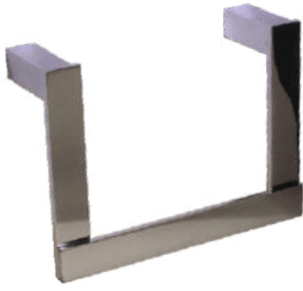

Ref. 5506
180x65x150mm.
Toallero aro
Towel Ring