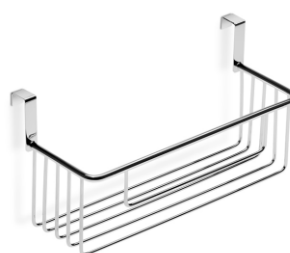

Ref. F005
200x70x55mm.
Toallero Lateral Mueble 20 cm
Lateral Towell 20 cm

Ref. F006
300x70x55mm.
Toallero Lateral Mueble 30 cm
Lateral Towell 30 cm

Ref. F003
300x70x80mm.
Toallero Doble Lateral Mueble 30 cm
Double Lateral Towell 30 cm

Ref. F004
350x70x80mm.
Toallero Doble Lateral Mueble 35 cm
Double Lateral Towell 35 cm

Ref. F011
14x70x40mm.
Percha Lateral Mueble
Lateral Robe Hook

Ref. F012
110x70x40mm.
Percha Doble Lateral Mueble
Double Lateral Robe Hook

Ref. F009
120x70x55mm.
Portarrollo Lateral Mueble
Lateral Roll Holder

Ref. F013
280x50x80mm.
Container Lateral Mueble
Lateral Container

Ref. F010
350x100x100mm.
Portarrollo Reserva Lateral Mueble
Lateral Spare Roll Holder